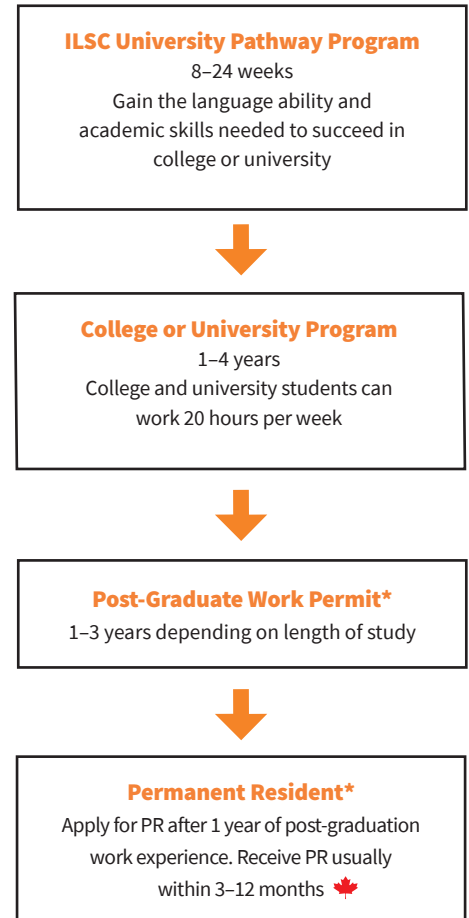

WE ARE CONSTANTLY ADDING NEW PARTNERS TO OUR PROGRAM.

For the most up to date list, visit our website or contact us:

WWW.UNIVERSITYPATHWAY.ILSC.COM
UNIVERSITY.PATHWAY@ILSC.COM

YOUR PATHWAY TO SUCCESS

*All work permit and permanent residence information is subject to change, and may vary among provinces. For current information, visit the Citizenship & Immigration Canada (CIC) website: www.cic.gc.ca/english/study/index.asp

**Some partner schools accept various language entry levels depending on program. Please contact ILSC to confirm the entry requirement for your specific program of interest.

***These partner schools may require additional language entry tests, and/or accept students into combined ESL + academic programs, ask ILSC for specific requirements.